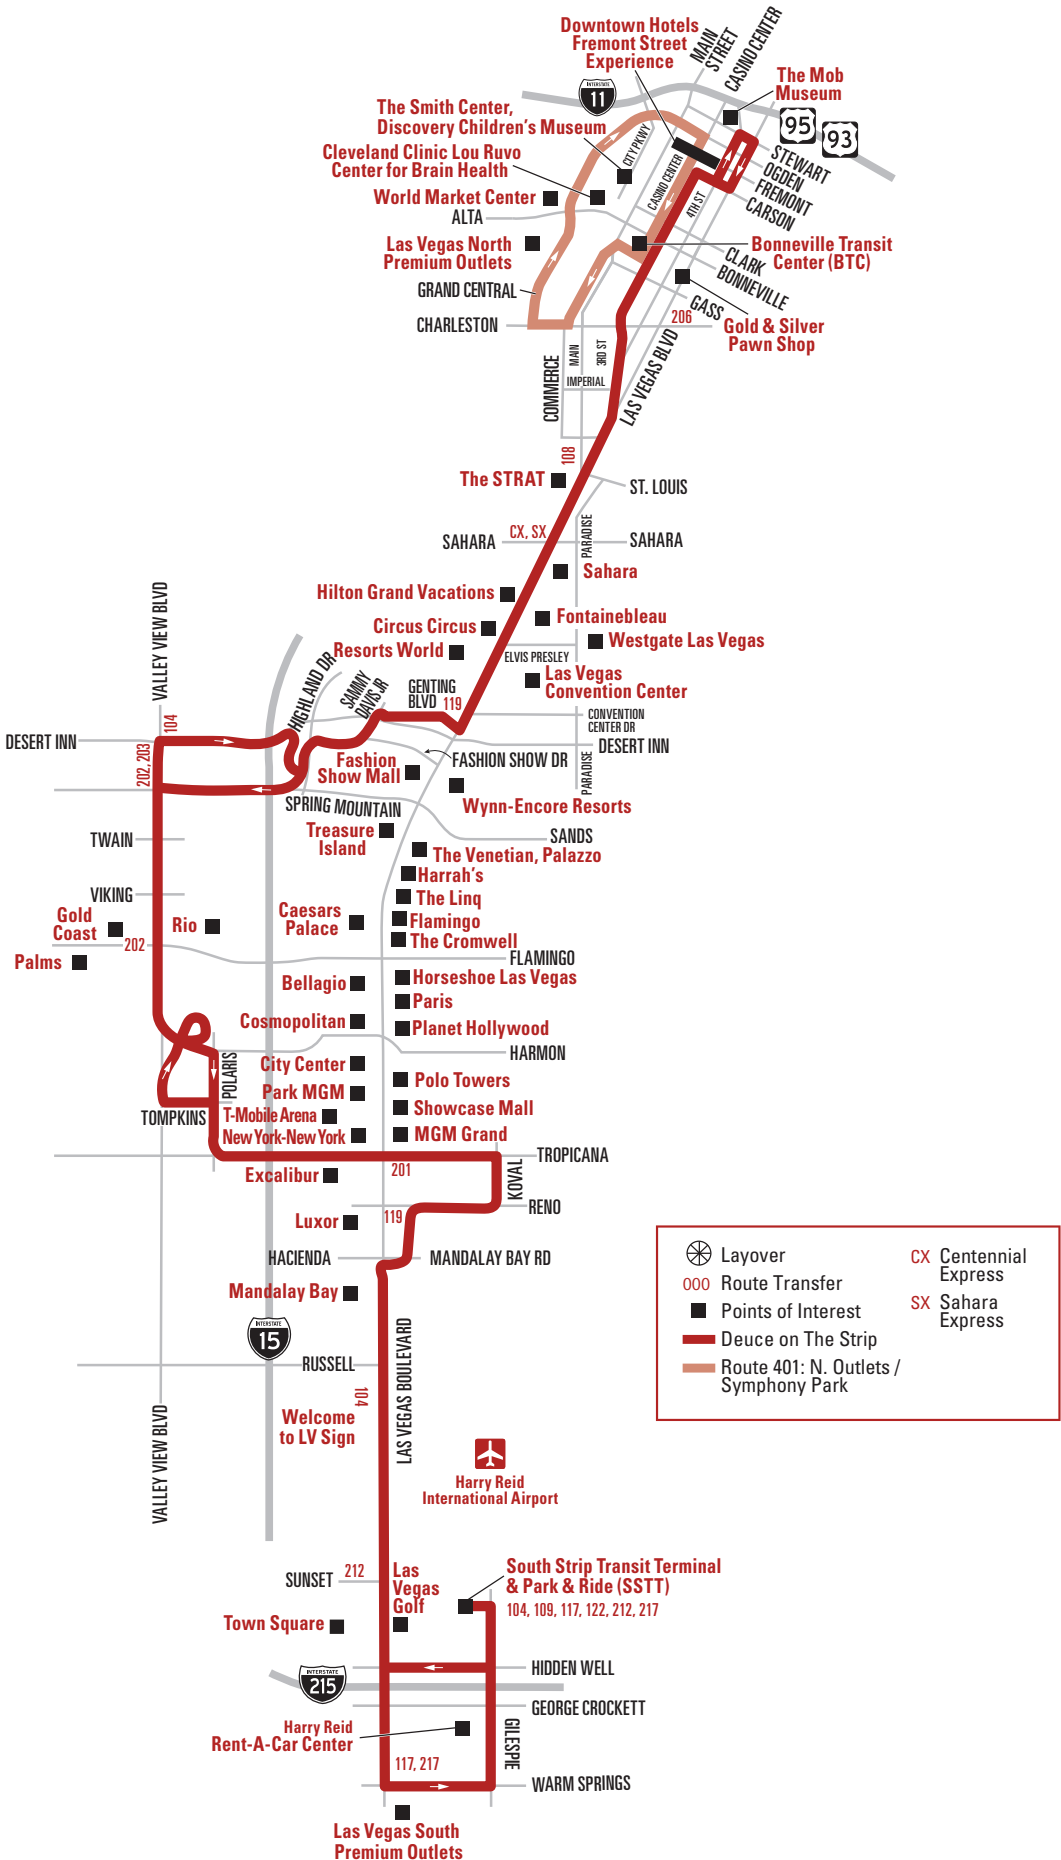

Deuce on The Strip

DEUCE

	Layover	CX	Centennial Express
	Route Transfer	SX	Sahara Express
	Points of Interest		
	Deuce on The Strip		
	Route 401: N. Outlets / Symphony Park		

Las Vegas South Premium Outlets