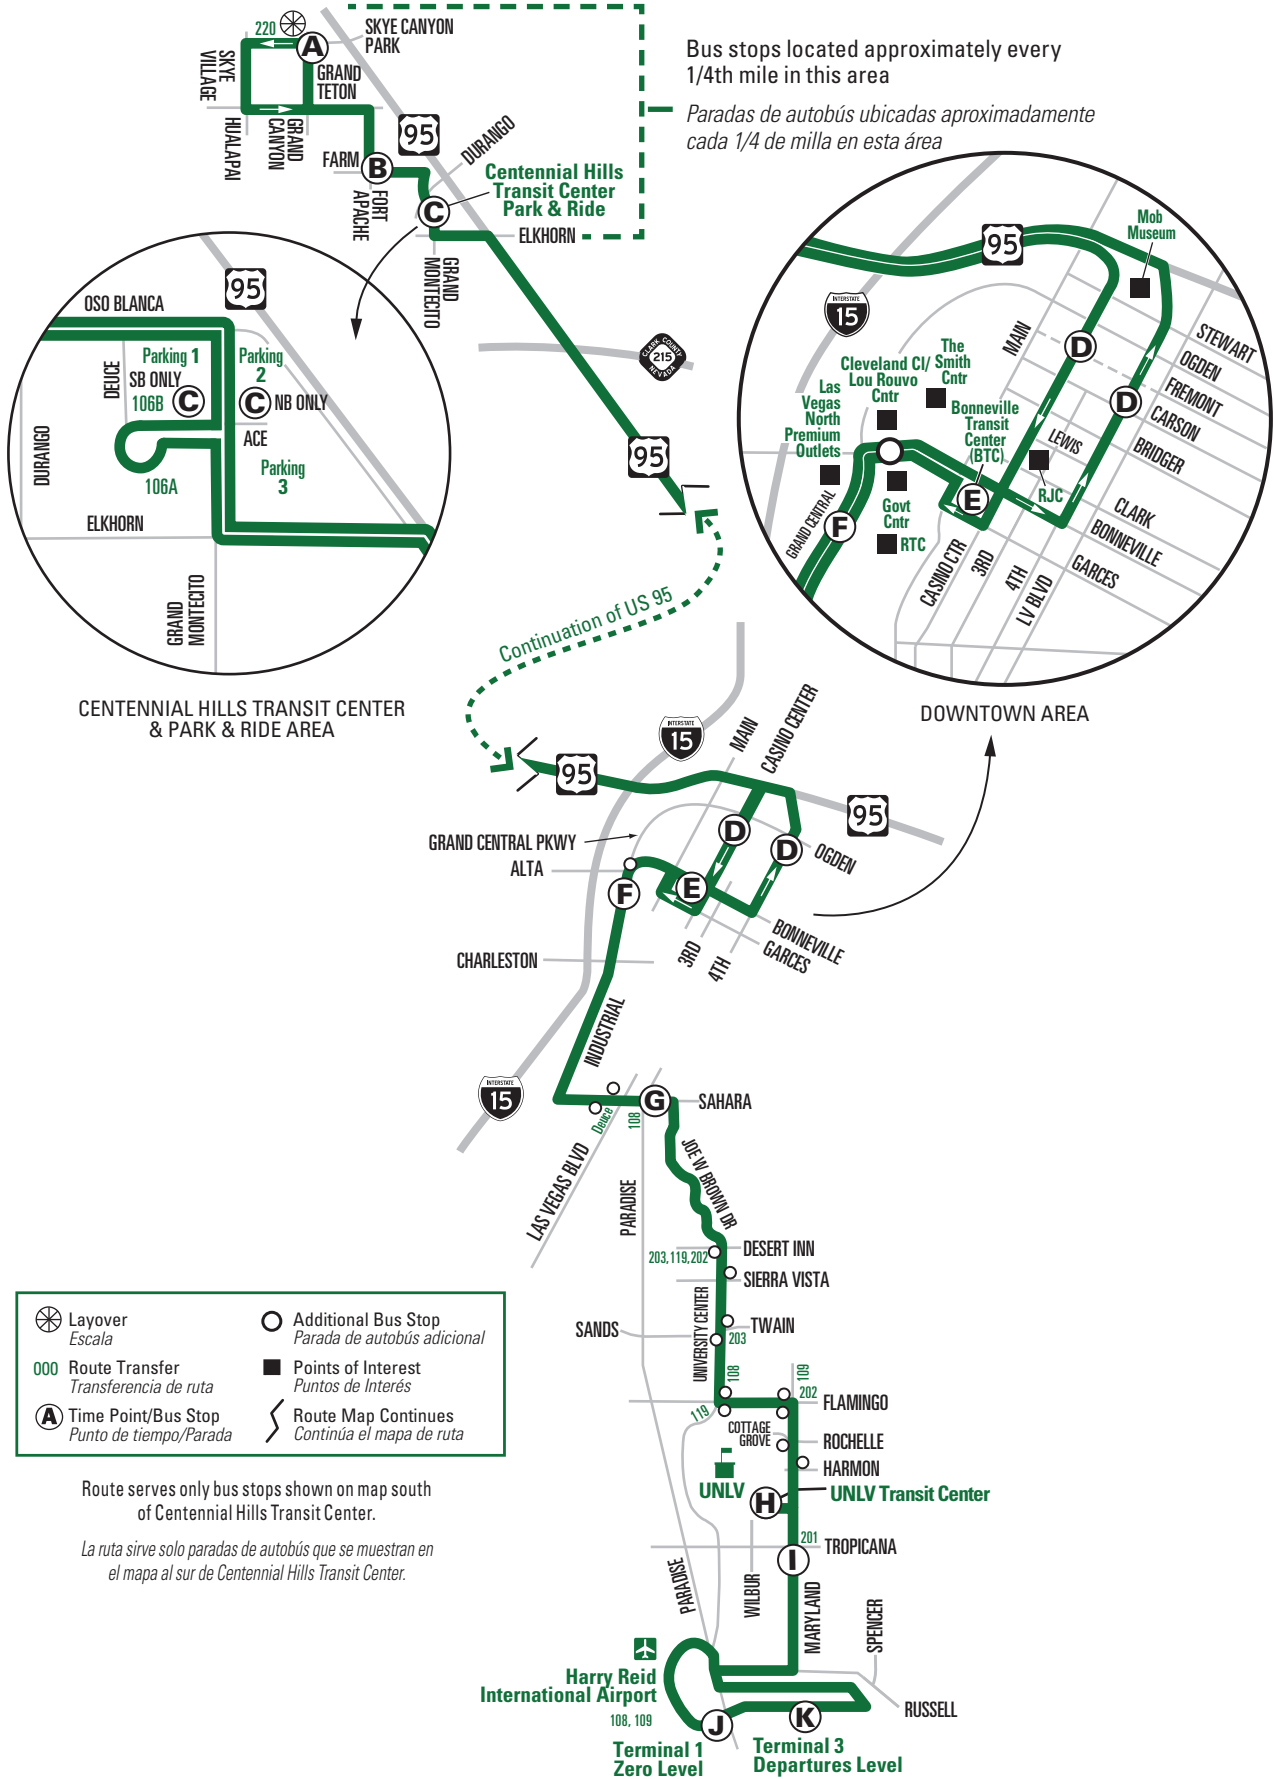

CX Centennial Hills